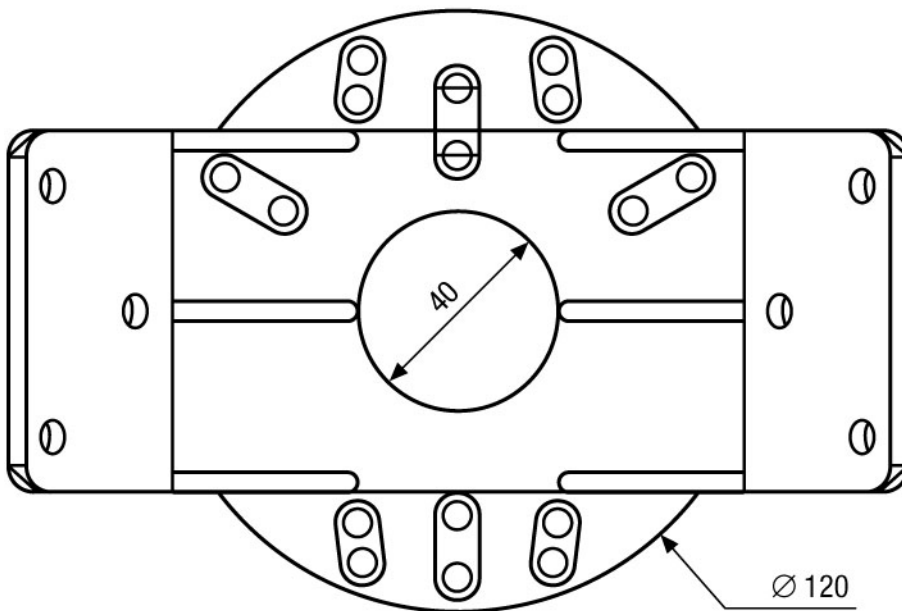

|

EDC-CMA2

Corner Mount Adapter for EDC-IPS/OPC
Housings

Art-Nr. 74054

Features

Specifications

Accessories of

74076 / EDC-OPC-1/24V	Pendant Mount Outdoor Dome Housing
74078 / EDC-OPS-1/24V	Pendant Mount Outdoor Dome Housing
74075 / EDC-IPS-1/24V	Pendant Mount Indoor Dome Housing
74077 / EDC-IPC-1/24V	Pendant Mount Indoor Dome Housing
74082 / EDC-IPC-1/230V	Pendant Mount Indoor Dome Housing
74083 / EDC-IPS-1/230V	Pendant Mount Indoor Dome Housing
74084 / EDC-OPC-1/230V	Pendant Mount Outdoor Dome Housing
74085 / EDC-OPS-1/230V	Pendant Mount Outdoor Dome Housing

Maße/Dimensions: mm