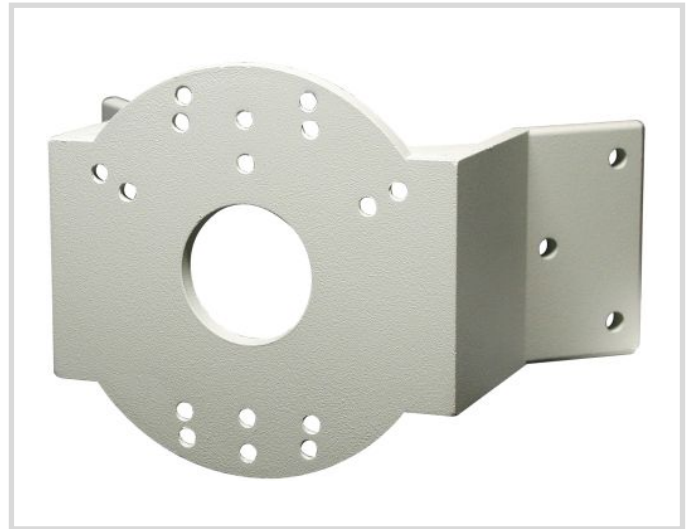

|

EDC-CMA2

Corner Mount Adapter for EDC-IPS/OPC
Housings

Art-Nr. 74054

Features

Specifications

Accessories of

74076 / EDC-OPC-1/24V	Pendant Mount Outdoor Dome Housing
74078 / EDC-OPS-1/24V	Pendant Mount Outdoor Dome Housing
74075 / EDC-IPS-1/24V	Pendant Mount Indoor Dome Housing
74077 / EDC-IPC-1/24V	Pendant Mount Indoor Dome Housing
74082 / EDC-IPC-1/230V	Pendant Mount Indoor Dome Housing
74083 / EDC-IPS-1/230V	Pendant Mount Indoor Dome Housing
74084 / EDC-OPC-1/230V	Pendant Mount Outdoor Dome Housing
74085 / EDC-OPS-1/230V	Pendant Mount Outdoor Dome Housing

Maße/Dimensions: mm