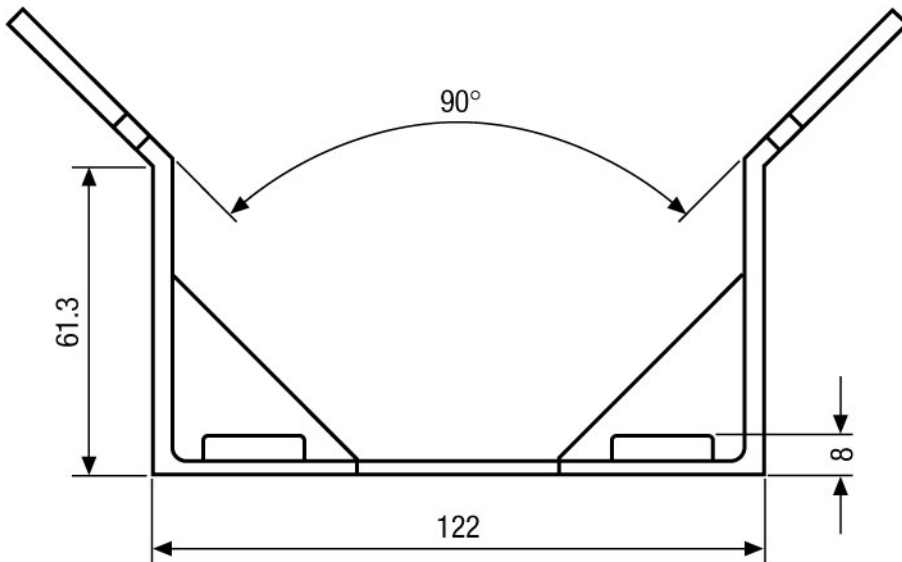

|

EDC-CMA2

Corner Mount Adapter for EDC-IPS/OPC
Housings

Art-Nr. 74054

Features

Specifications

Accessories of

74076 / EDC-OPC-1/24V	Pendant Mount Outdoor Dome Housing
74078 / EDC-OPS-1/24V	Pendant Mount Outdoor Dome Housing
74075 / EDC-IPS-1/24V	Pendant Mount Indoor Dome Housing
74077 / EDC-IPC-1/24V	Pendant Mount Indoor Dome Housing
74082 / EDC-IPC-1/230V	Pendant Mount Indoor Dome Housing
74083 / EDC-IPS-1/230V	Pendant Mount Indoor Dome Housing
74084 / EDC-OPC-1/230V	Pendant Mount Outdoor Dome Housing
74085 / EDC-OPS-1/230V	Pendant Mount Outdoor Dome Housing

Maße/Dimensions: mm