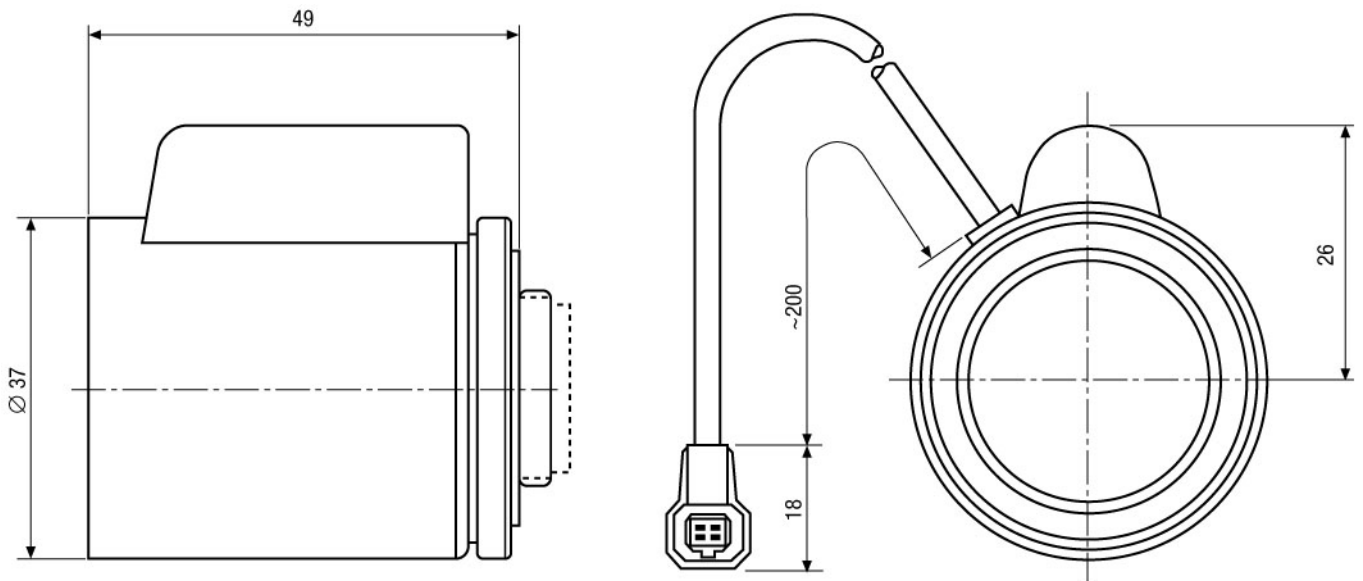

G04Z02NDDC

Home | Security | Lenses | Varifocal

Technical drawing

Maße/Dimensions: mm

SLD Security & Communications
The Old Forge, Ockham Lane, Ockham, Surrey GU236PH England
Phone +44.1483225633 · Fax +44.1483225634
sales@sld.co.uk · www.sld.co.uk