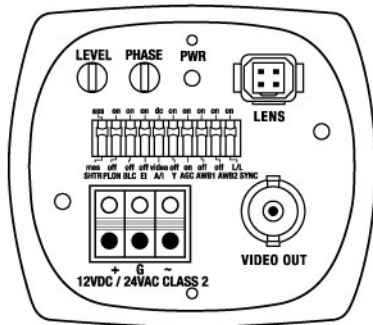

Video Security

VKC-1310S/12-24
1/3" Colour Camera
DSP, 12VDC/24VAC, 330TVL
Art-Nr. 91951

Lens is not included with the camera

Features

Resolution of 330 Horizontal Lines
High Sensitivity
Digital Signal Processing (DSP)
Automatic Gain Control (AGC)
Linear Shutter Control (ESC)
Automatic Shutter Control (AES)

Aperture Control (APC)
Backlight Compensation (BLC)
Internal Synchronization
Auto Iris and DC Iris Control
C/CS Mount
Supply Voltage: 12VDC/24VAC

Specifications

Imager	1/3" Sony Super HAD Interline Transfer CCD
System	CCIR/PAL
Synchronization	Internal
Signal processing	DSP
Sensitivity at 50% video signal	0.45Lux at F1.2 (VT measurement result)
Horizontal resolution	330 TV lines
Active picture elements	Approx. 290,000 (H) 500 x (V) 582
Signal-to-noise ratio	50dB (AGC OFF)
Electronic shutter (ESC)	1/50 to 10,000sec.
Gamma correction	0.45 (ON/OFF switchable)
Automatic gain control (AGC)	ON/OFF switchable
Backlight compensation (BLC)	ON/OFF switchable
Video output	1Vp-p, CVBS, 75ohms
Camera mount	1/4" - 20 UNC thread on top and bottom
Lens mount	C/CS (with adapter)
Auto-Iris voltage supply	9VDC (40mA max.)

VKC-1310S/12-24

(Specifications continued)

External adjustments	AGC, BLC, ESC, Flickerless, AWB ON/OFF, AI/DC iris control, AES/ESC, Flange focus Level for DC controlled lenses
External connections	Video (BNC), Auto-Iris/DC iris (4-pin), Power input (3-pin)
Usable iris controls	Manual iris, Auto-Iris/DC-Iris control
Supply voltage	12VDC (+/-20%), 24VAC (+/-10%), 50Hz
Power consumption	Approx. 6watts
Temperature range	-10°C to +50°C
Dimensions (HxWxD)	See drawing
Colour	Body: Pantone 877, Front and back: Pantone 8400C
Weight	235g

Maße/Dimensions: mm