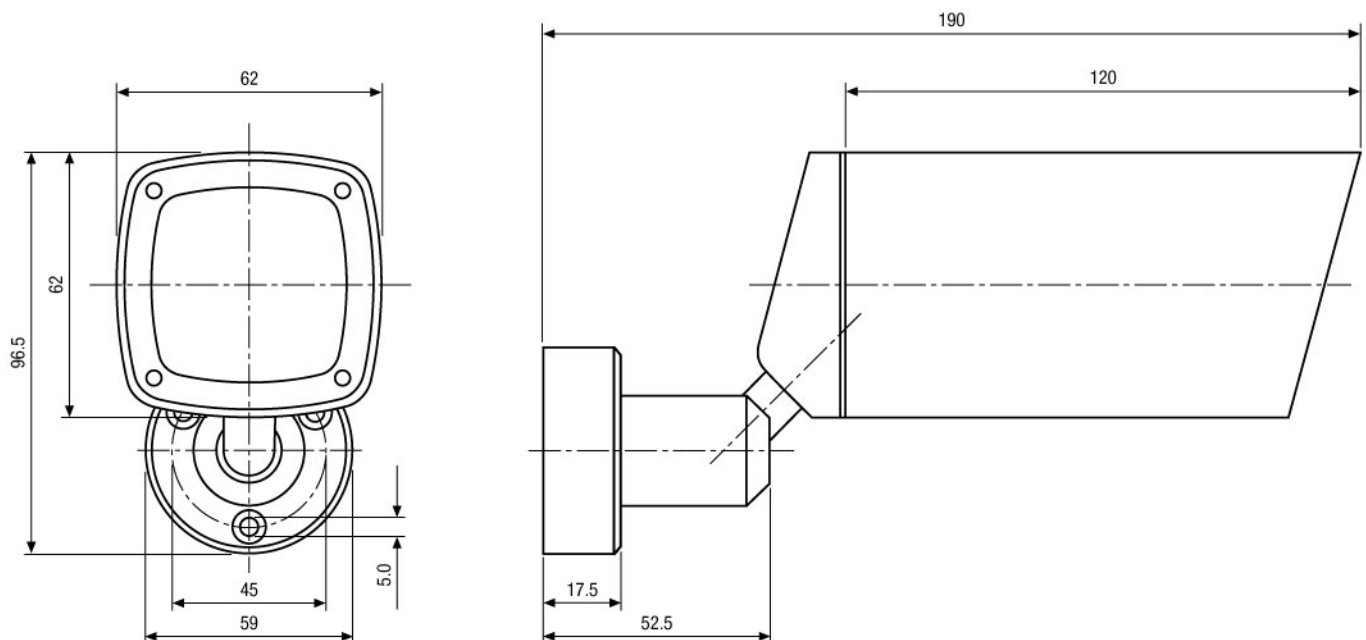

VKC-1327A/W3

(Specifications continued)

Certificates

BGV Kassen

Accessories

77773 / VT-PS12DCDT1

PSU 12VDC/1.0A, Regulated, Desktop Version, 1.8m Cables each w. open ends

70543 / VT-PS12DC-10

Plugable AC/DC Adapter 100-240V/12VDC- 2.5A, stab., Cont. & UK Mains plug-ins

88148 / W3 INST-KIT1

Installation Kit for W3 Housings: Mount Adapter, Decoration Plate, Screw Set

Product Information

*) For ceiling installation please contact Videor in advance. They will modify the camera before shipping.

Maße/Dimensions: mm

SLD Security & Communications
The Old Forge, Ockham Lane, Ockham, Surrey GU236PH England
Phone +44.1483225633 · Fax +44.1483225634
sales@sld.co.uk · www.sld.co.uk