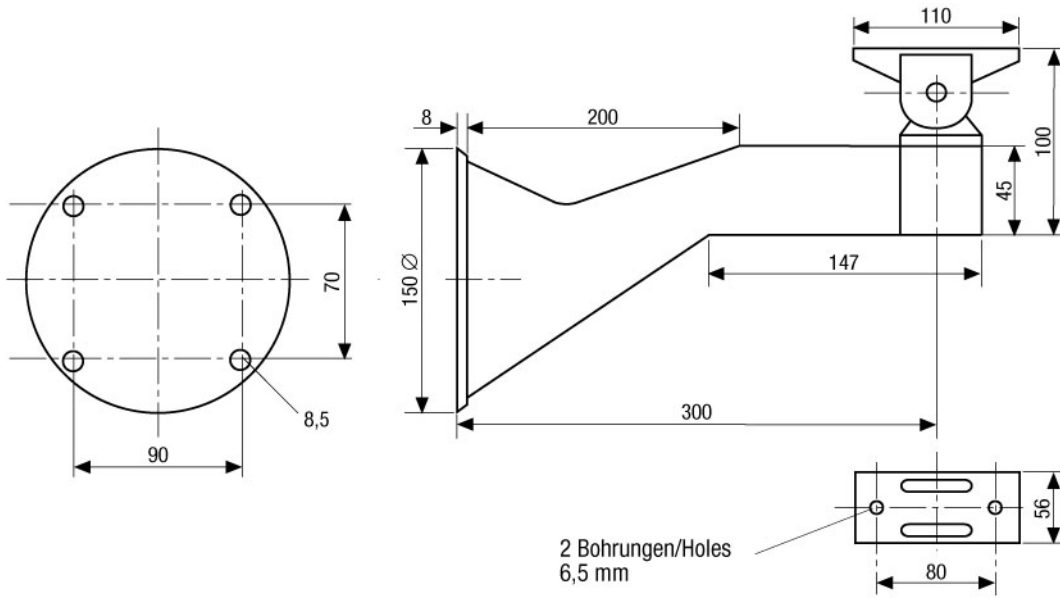

Maße/Dimensions: mm