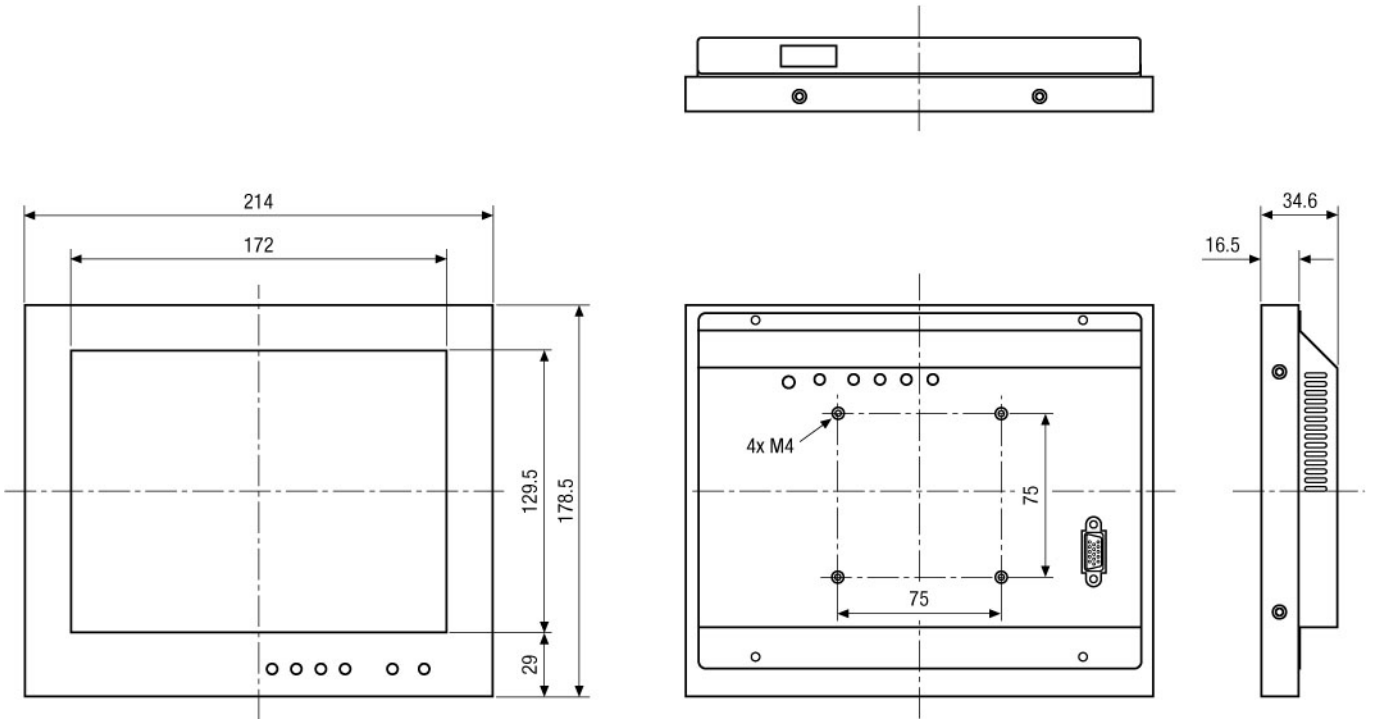

Video Security

VMC-8.4LCD-CM

8.4" (21.3cm) LCD/TFT Colour Monitor with
Black Cabinet, 12V/230VAC

Art-No. 90488

The desktop stand is not part of delivery

Features

8.4" (21.3cm) Display Screen Size

Multi Language On-screen Menu Control

Specifications

Video standard	PAL, NTSC (Auto detection)
Display element	Colour TFT/LCD, Total no. of pixels: 480 000
Screen size	8.4" (21.3cm)
Active area	170.5 (H) x 128.4 (V) mm
Pixel format	800 (H) x 600 (V); 0.213x0.213mm
Resolution	800x600 Pixels max. (PC/RGB)
Pixel fault class	ISO 13406-2, Class II
Colour scales	262,144 (6bit)
Contrast ratio typ.	250:1
Brightness typ.	350cd/m ²
Angle of view (L/R/B/T) typ.	+/-50°, +/-45°
Scanning frequency range (H)	15.63 ~ 15.73kHz
Scanning frequency range (V)	50 ~ 60Hz
Response time (typ.)	100ms (tr: 50 / tf: 50)
Horizontal resolution	Approx. 420TVL (CVBS)
Synchronization	TTL Separate, Composite
Input signals	CVBS, S-VHS, RGB (switchable)
PC interface	VESA standard: VGA to SVGA, 15-pin

VMC-8.4LCD-CM

(Specifications continued)

Video inputs	1Vp-p (C)VBS, 75ohms, Cinch; Y/C: Y= 0.7Vss, C= 0.3Vss, 75ohms, 4-pin Mini DIN
Audio input	-
Loudspeaker	-
External adjustments	On/Off, Menu, Mode, Cursor
Menu languages	English, German, French, Spanish, Italian, Korean, Japanese
Remote control	IR remote control unit supplied
Supply voltage	12VDC +/-5% (Power supply unit included)
Power consumption	10.8watts max.
Temperature range	0°C ~ +50°C
Housing	Metal
Colour	Black
Dimensions (HxWxD)	See drawing
Mount	4x threads M4; 75x75mm, for wall mounting (see drawing)
Weight	2.0Kg
Parts supplied	PSU 100~240V/12VDC with power cord, 1x Multiple connection cable (S-Video IN, Power IN, CVBS IN), 1x VGA cable, 1x Video adapter cable, Cinch/BNC adapter, IR remote control unit, Multiple language manual

Maße/Dimensions: mm